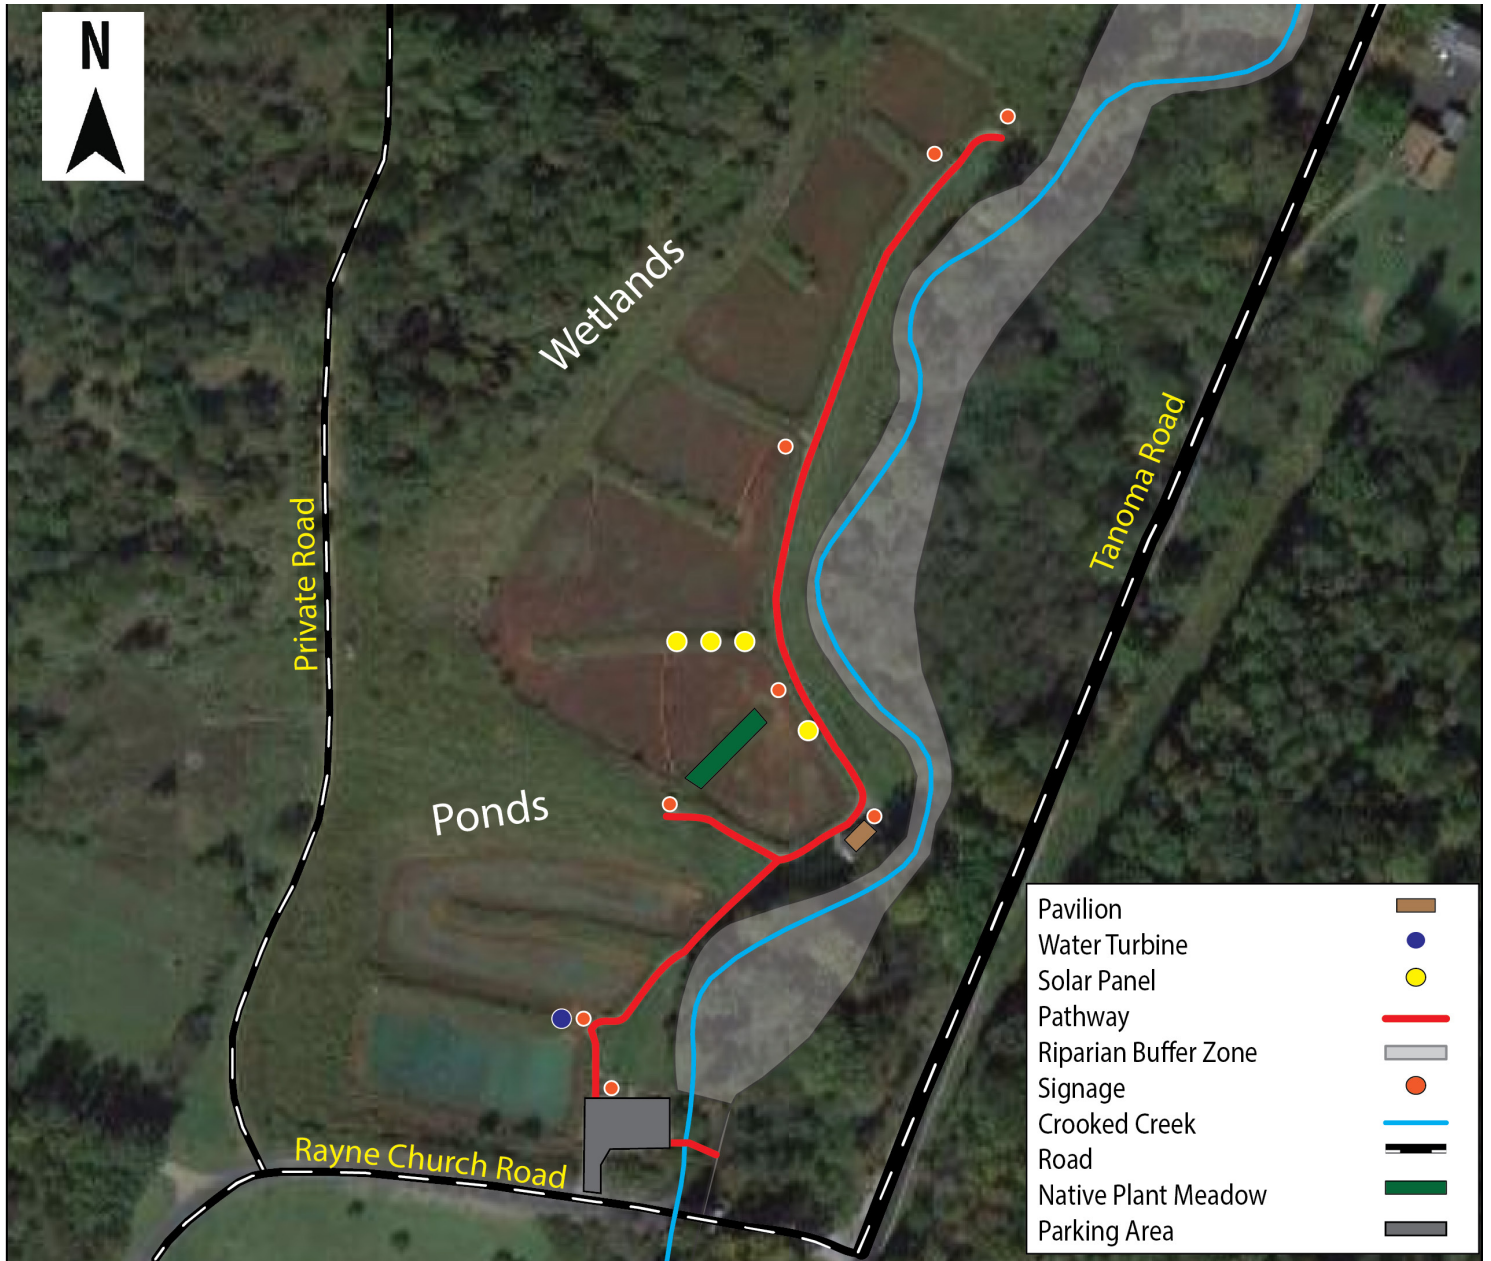

Tanoma Wetland Trail

2021

ENJOY A BEAUTIFUL AND INFORMATIVE MILE WALK THROUGH THE TANOMA WETLAND. BE SURE TO PICK UP A PAMPHLETE AT THE PAVILION TO LEARN ABOUT HOW THE WETLANDS PROCESS ABANDONED MINE DISCHARGE. ADDITIONALLY, KEEP AN EYE OUT FOR THE SITE'S EARTH CACHE TEST AND GEOCACHE!

Special thanks to Evergreen Conservancy for the information provided for this walk. www.evergreenconservancy.org

brought to you by

For more information, email bhauge@upstreetarchitects.com or visit us on Facebook at Indiana County Decathlon